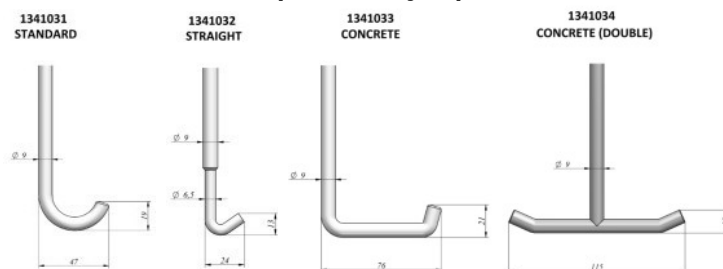

ENG PAN FOR WEANERS

Robust plate for weaning piglets between 6 kg. and 15 kg of weight. Essential in the initiation phase and perfect as a support for the WTF wean to finish feeders. Adjustable plate, very accessible and designed to minimize the waste of feed. With the guarantee of a leading manufacturer of equipment for intensive livestock breeding.

17" Adjustable plate for piglets with hopper option D. 435 mm. Plato ajustable para lechones

Standard spring anchoring hooks Ganchos estandar para anclaje tipo muelle

Special spring anchoring hooks Ganchos especiales para anclaje tipo muelle